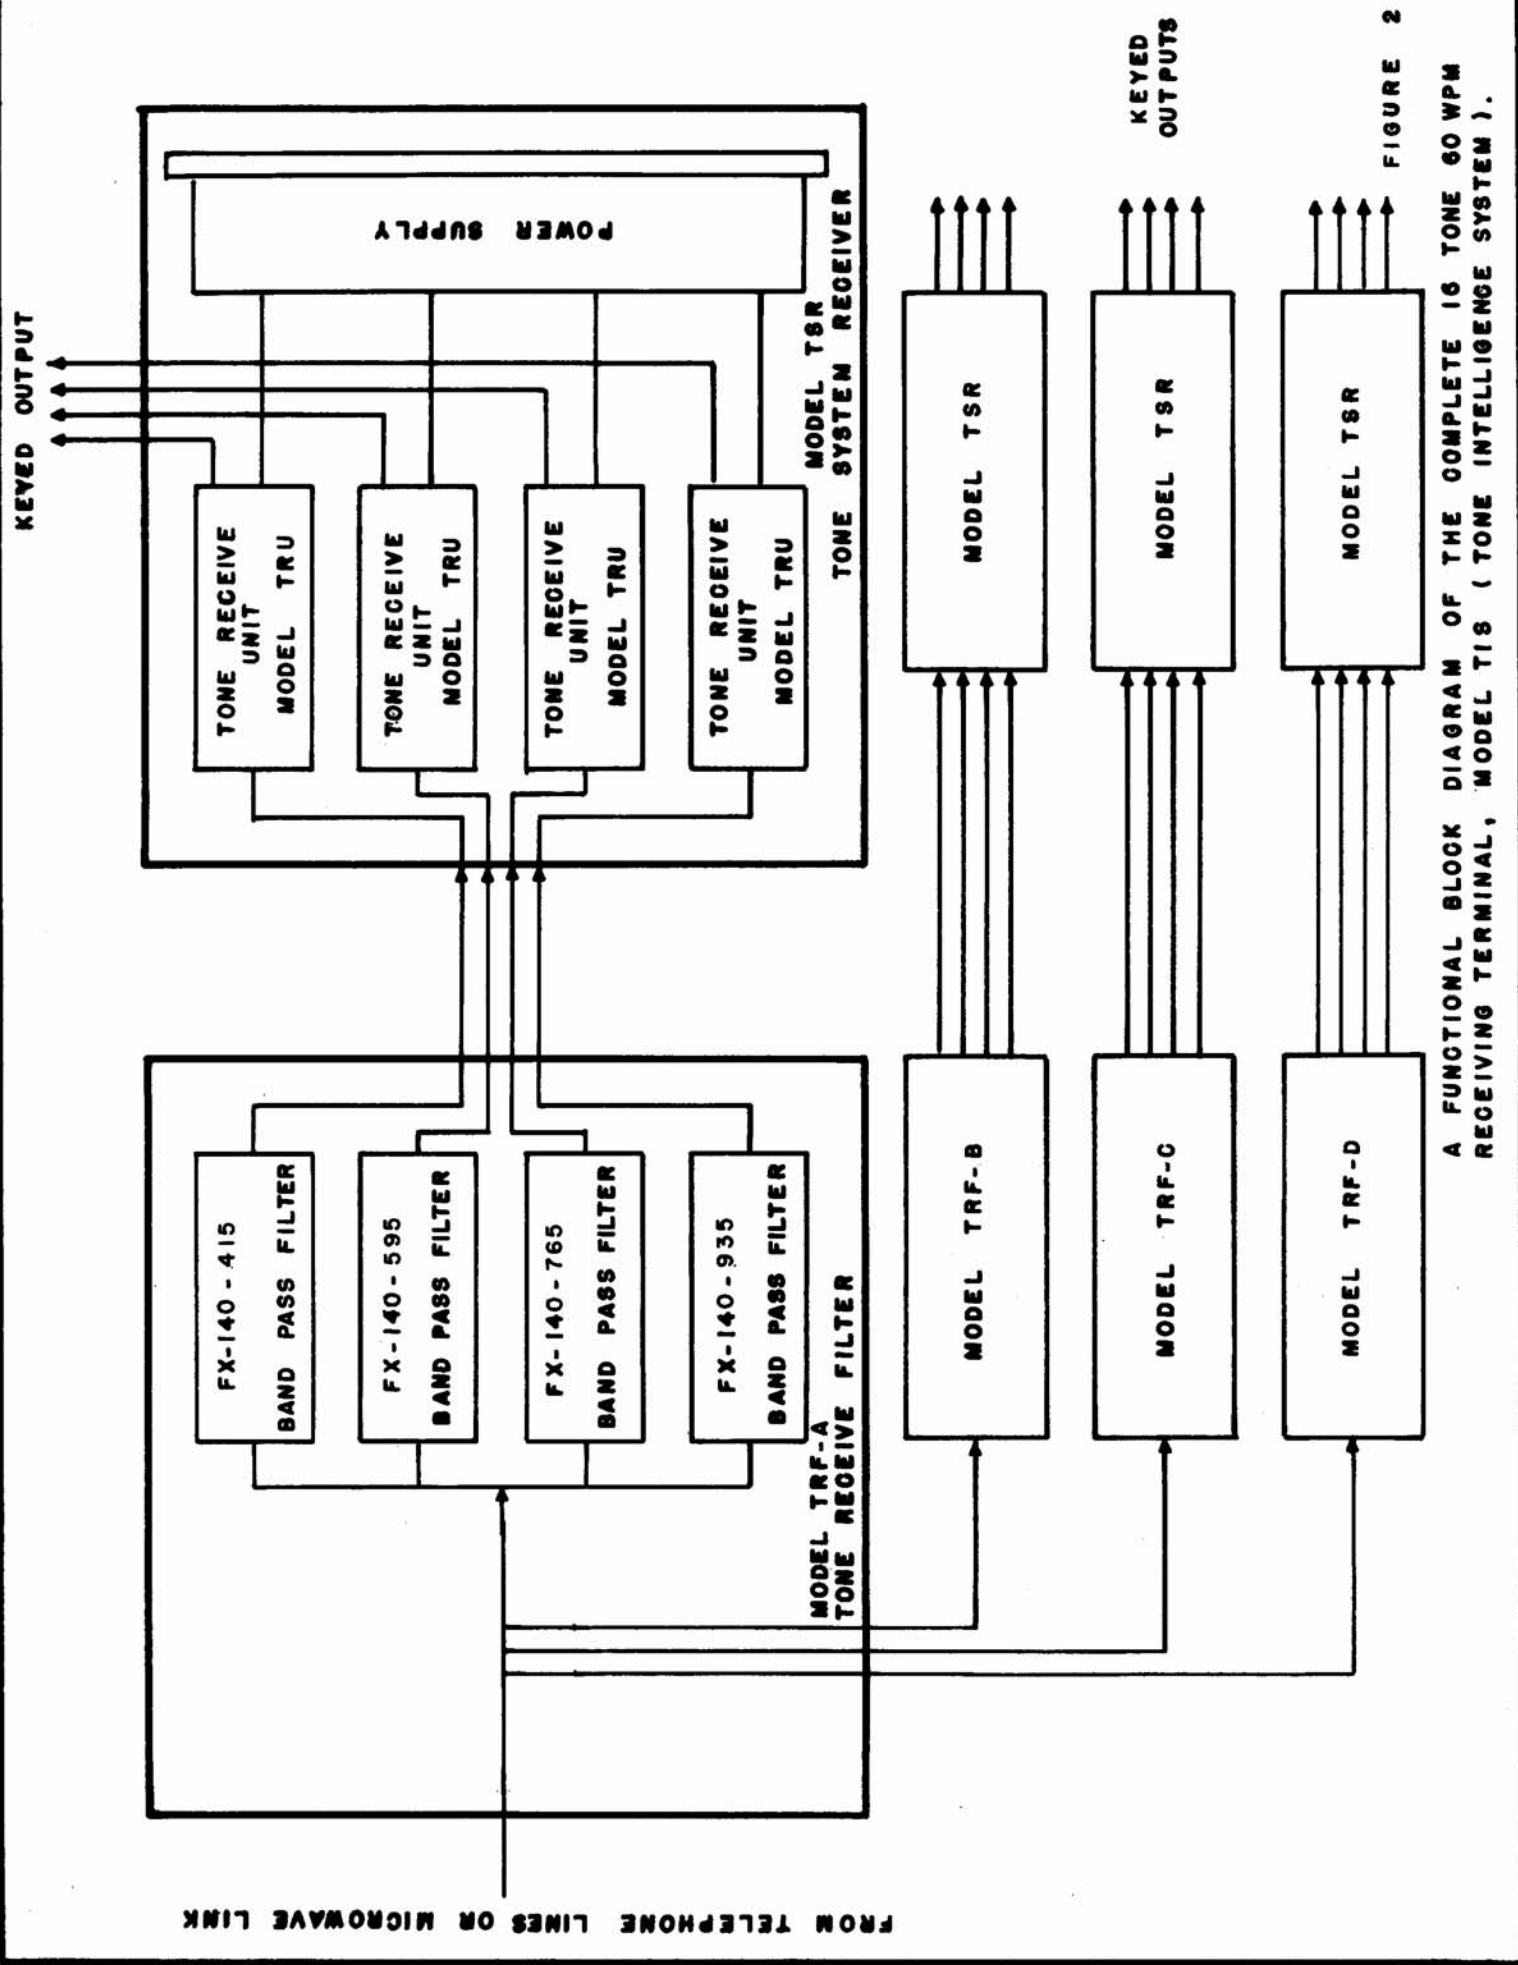

CK-253A

FIGURE 2  
A FUNCTIONAL BLOCK DIAGRAM OF THE COMPLETE 16 TONE 60 WPM RECEIVING TERMINAL, MODEL T18 (TONE INTELLIGENCE SYSTEM).