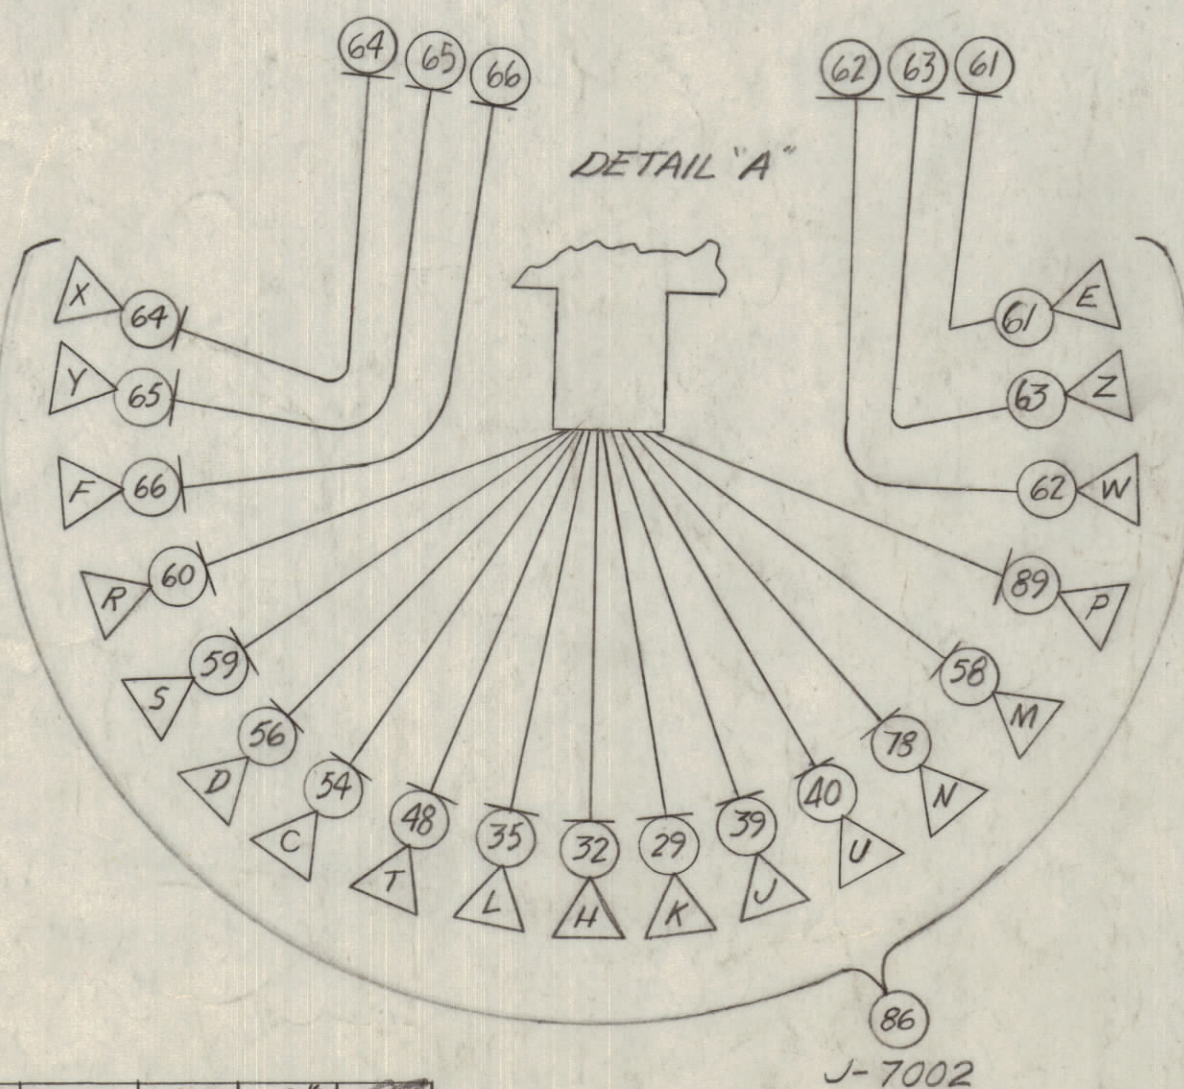

NOTES 1. IDENTIFY CABLE BY NON-METALLIC LABEL EMBOSSED WITH PART NO. CA-648B
2. USE DOUBLE KNOTTING FOR LACING, ITEM 95

2	97	TE141-2	TERMINAL LUG #8	
	96	B5-100	SOLDER, SOFT	
	95	CD-101-MW	CORD, LACING	BLK
	94	PX-100-1-053	SLEEVING	BLK
	93	PX-100-1-034	SLEEVING	BLK
	92	PX-100-1-022	SLEEVING	BLK
	91	MWC 22(7)U95	WIRE, ELECTRICAL	WH/GRN
	90	MWC 22(7)U95	CABLE, INSULATED	WH/GRN
	89	MWC 22(7)U 5	CABLE, INSULATED	GREEN
	88	MWC16 (9)U98	WIRE, ELECTRICAL	WH/GRY
	87	JJ-200-1	RECEPTACLE, FEMALE	J7003 J7004
	86	JJ-200-3	RECEPTACLE, FEMALE	J7002
	85	TE-156-32951	TERMINAL, SOLDERLESS	
	84	TE-155-34170	TERMINAL, SOLDERLESS	
	83	EY-102-15	GROMMET, ELASTIC	
	82	MWC 22(7)U PINK	WIRE, ELECTRICAL	PINK
	81	MWC 22(7)U 7	CABLE, INSULATED	VIOLET
	80	MWC 22(7)U TAN	CABLE, INSULATED	TAN
	79	MWC 22(7)U 4	CABLE, INSULATED	WHITE
	78	MWC 22(7)U 9	CABLE, INSULATED	YELLOW
	77	MWC 22(7)U90	WIRE, ELECTRICAL	WH/BLK

REQ.	ITEM	PART NO.	DESCRIPTION	SYMBOL
76	MWC 22(7)U8		WIRE, ELECTRICAL	GREY
75	MWC 22(7)U98		WH/GRY	
74	MWC 16(9)U98		WH/GRY	
73	MWC 16(9)U90		WH/BLK	
72	MWC 16(9)U91		WH/BRN	
71	MWC 16(9)U 1		BROWN	
70	MWC 16(9)U91		WH/BRN	
69	MWC 16(9)U 1		BROWN	
68	MWC 16(9)U91		WH/BRN	
67	MWC 16(9)U 1		BROWN	
66	MWC 20(7)U91		WH/BRN	
65	MWC 20(7)U91		WH/BRN	
64	MWC 20(7)U91		WH/BRN	
63	MWC 20(7)U 1		BROWN	
62	MWC 20(7)U 1		BROWN	
61	MWC 20(7)U 1		BROWN	
60	MWC 22(7)U93		WH/ORNG	
59	MWC 22(7)U 3		DRANGE	
58	MWC 22(7)U94		WH/YEL	
57	MWC 18(6)U 5		GREEN	
56	MWC 18(6)U 5		GREEN	
55	MWC 18(6)U95		WH/GRN	
54	MWC 18(6)U95		WH/GRN	
53	MWC 16(9)U 9		WHITE	
52	MWC 22(7)U 0		BLACK	
51	MWC 16(9)U98		WH/GRY	
50	MWC 22(7)U98		WH/GRY	
49	MWC 22(7)U98		WH/GRY	
48	MWC 22(7)U PINK		PINK	
47	MWC 22(7)U 8		GREY	
46	MWC 22(7)U 8		GREY	
45	MWC 22(7)U PINK		PINK	
44	MWC 22(7)U 8		GREY	
43	MWC 22(7)U98		WH/GRY	
42	MWC 22(7)U98		WH/GRY	
41	MWC 22(7)U 8		GREY	
40	MWC 16(9)U 8		GREY	
39	MWC 22(7)U 5		GREEN	
38	MWC 22(7)U 5		GREEN	
37	MWC 22(7)U 0		BLACK	
36	MWC 22(7)U 0		BLACK	
35	MWC 22(7)U 0		BLACK	
34	MWC 22(7)U 7		VIOLET	
33	MWC 22(7)U 7		VIOLET	
32	MWC 22(7)U 7		VIOLET	
31	MWC 22(7)U92		WH/RED	
30	MWC 22(7)U92		WH/RED	
29	MWC 22(7)U92		WH/RED	
28	MWC 22(7)U 5		GREEN	
27	MWC 22(7)U93		WH/ORNG	
26	MWC 22(7)U96		WH/BLUE	
25	MWC 22(7)U 2		RED	
24	MWC 22(7)U97		WH/VIOLET	
23	MWC 22(7)U 0		BLACK	
22	MWC 22(7)U 3		DRANGE	
21	MWC 22(7)U95		WH/GREEN	
20	MWC 22(7)U 5		GREEN	
19	MWC 22(7)U 0		BLACK	
18	WI140B22N2		RED	
17	WI140B22N92		WH/RED	
16	MWC 22(7)U92		WH/RED	
15	MWC 22(7)U92		WH/RED	
14	MWC 22(7)U 6		BLUE	
13	MWC 16(9)U91		WH/BRN	
12	MWC 22(7)U91		WH/BRN	
11	MWC 16(9)U 1		BROWN	
10	MWC 22(7)U 1		BROWN	
9	MWC 22(7)U 1		BROWN	
8	MWC 22(7)U 4		WH/YEL	
7	MWC 22(7)U 4		YELLOW	
6	MWC 22(7)U95		WH/GRN	
5	MWC 22(7)U 5		GREEN	
4	MWC 22(7)U 7		VIOLET	
3	MWC 22(7)U 7		VIOLET	
2	MWC 22(7)U97		WH/VIO	
1	MWC 22(7)U 7		VIOLET	

UNLESS OTHERWISE SPECIFIED:
DIMENSIONS ARE IN INCHES
TOLERANCES ON
FRACTIONS ± 1/64
DECIMALS ± .005
ANGLES ± 1/2°
SCALE
MAXIMUM ALLOWABLE TOLERANCES HAVE BEEN DETERMINED AND ANY DEVIATIONS WILL BE CAUSE FOR REJECTION. REMOVE ALL BURRS & SHARP EDGES

1	SB5-1	POWER SUPPLY	A-2209-2	11-6-61
REQ. PER UNIT	MODEL	SECTION	ASSY. NO.	DATE
USED ON