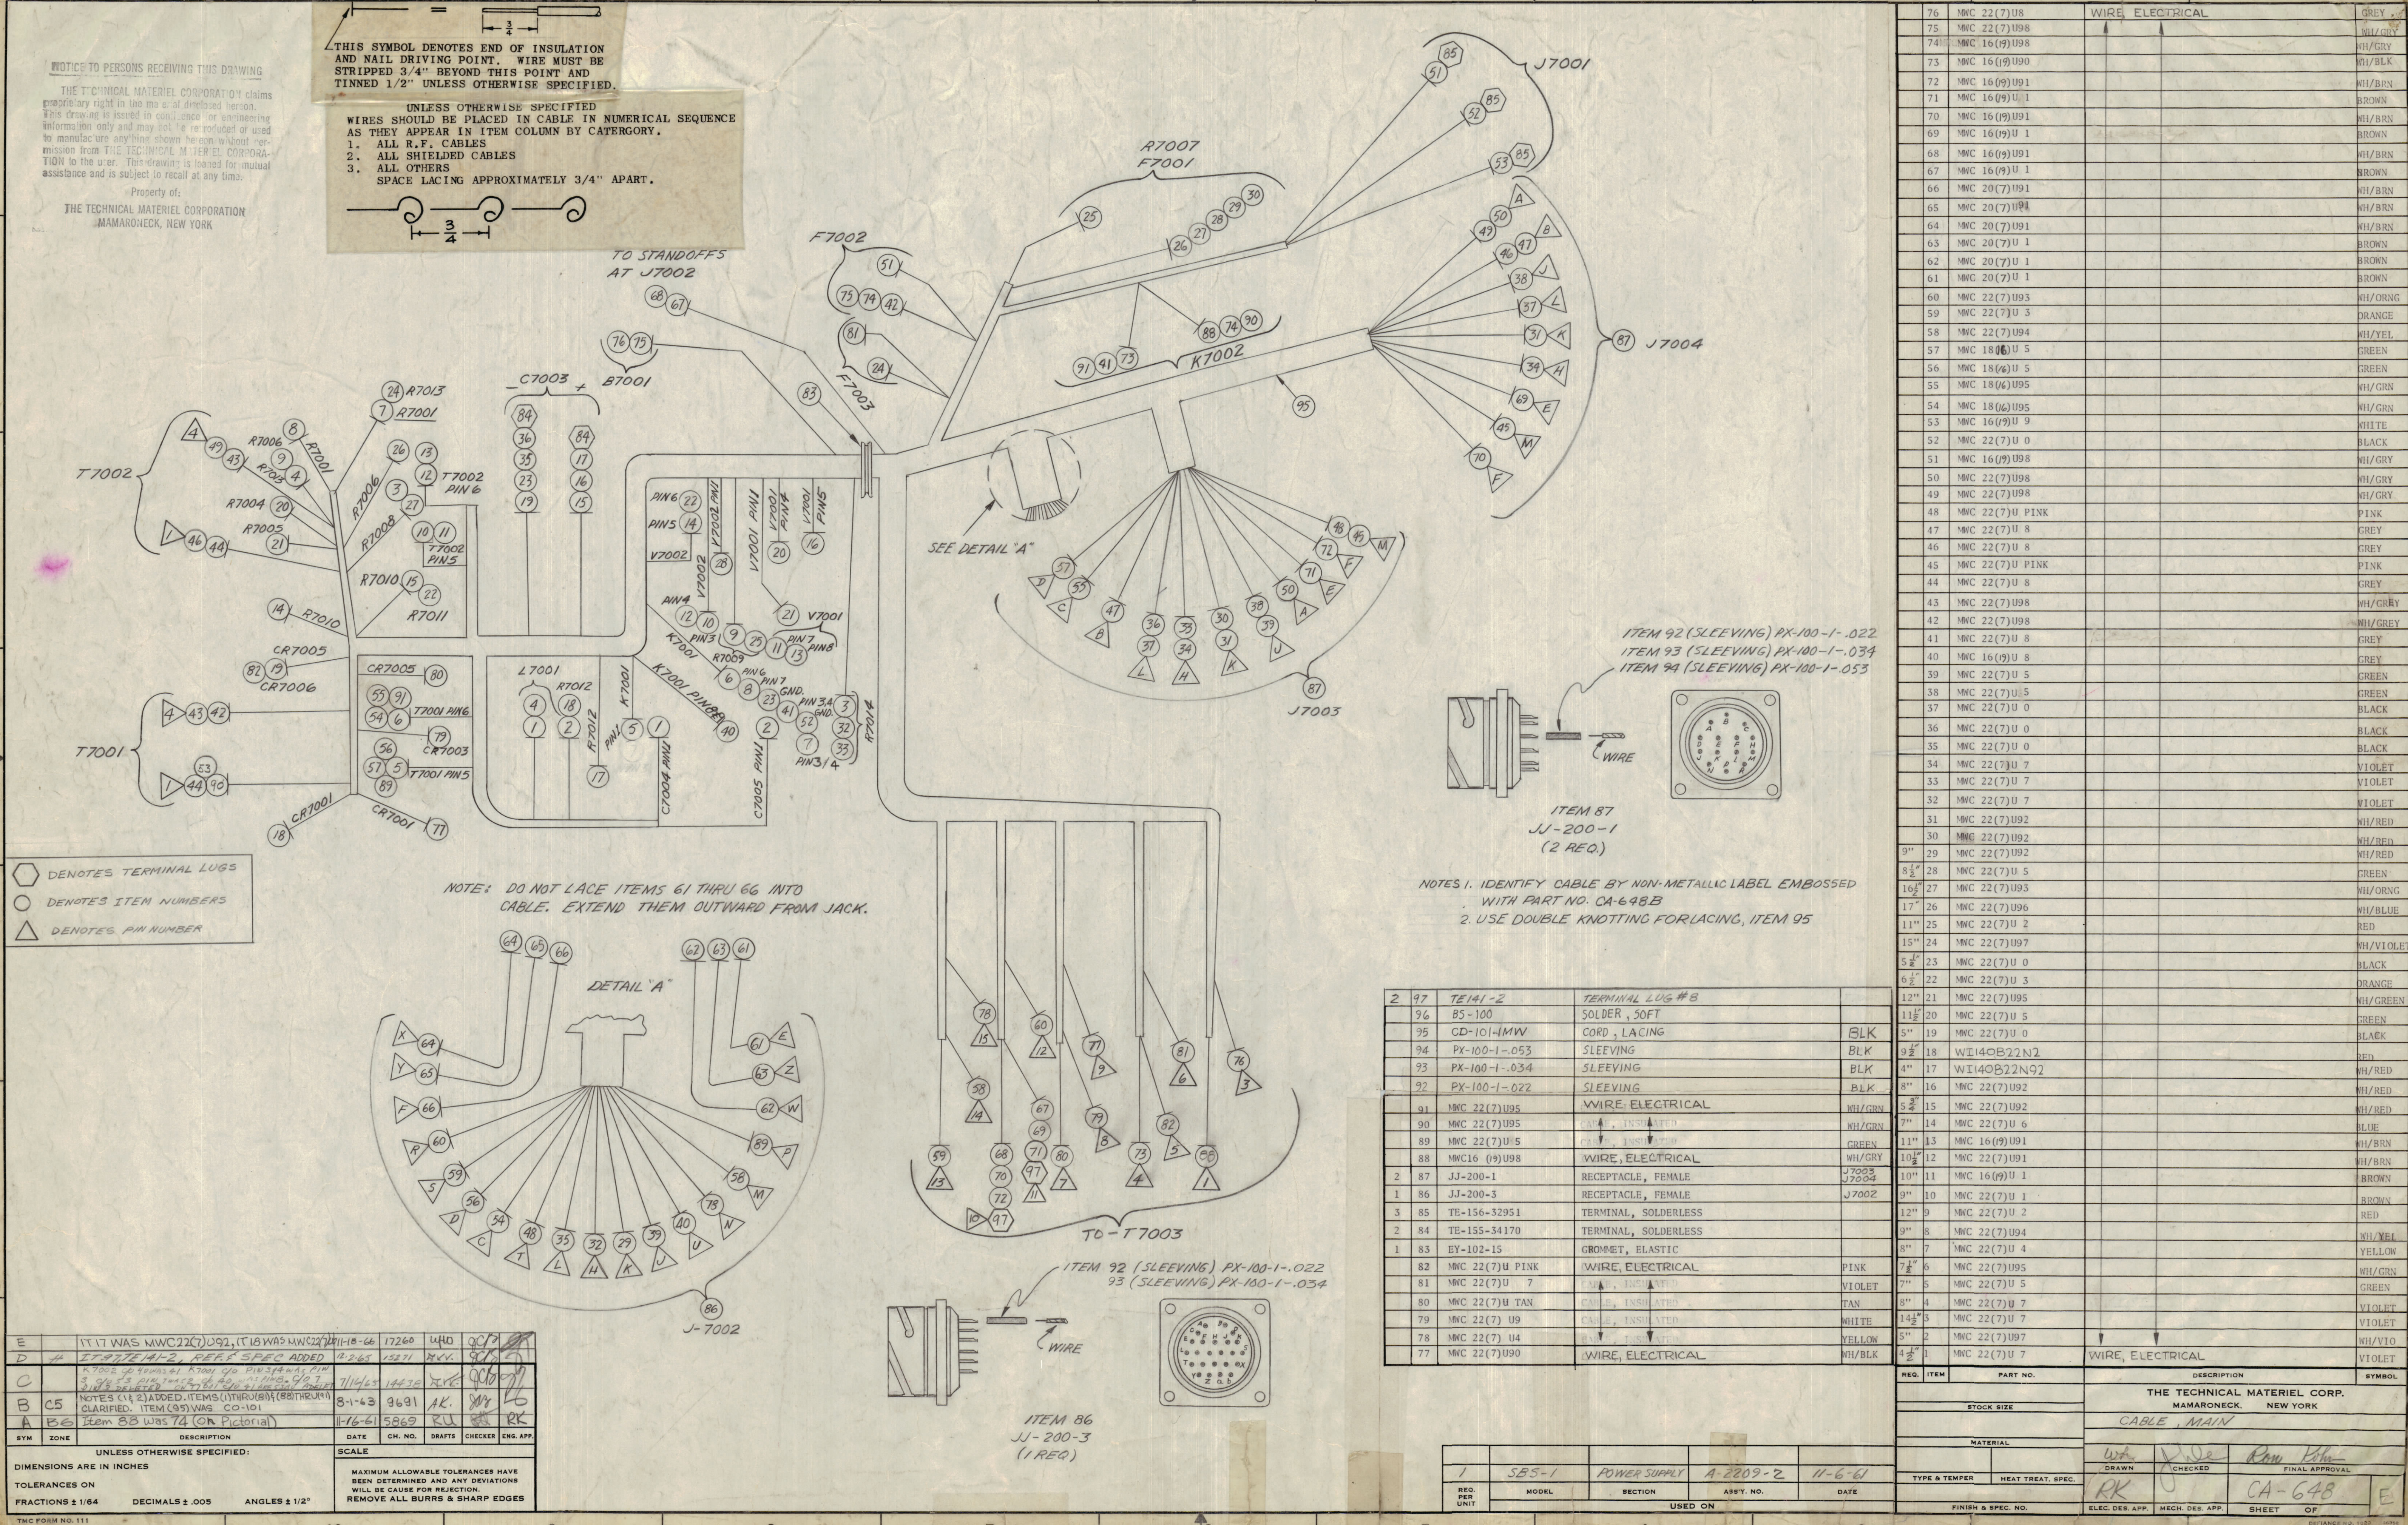

NOTICE TO PERSONS RECEIVING THIS DRAWING

Property of:
THE TECHNICAL MATERIEL CORPORATION
MAMARONECK, NEW YORK

THIS SYMBOL DENOTES END OF INSULATION AND NAIL DRIVING POINT. WIRE MUST BE STRIPPED 3/4" BEYOND THIS POINT AND TINNED 1/2" UNLESS OTHERWISE SPECIFIED.

UNLESS OTHERWISE SPECIFIED WIRES SHOULD BE PLACED IN CABLE IN NUMERICAL SEQUENCE AS THEY APPEAR IN ITEM COLUMN BY CATEGORY.
1. ALL R.F. CABLES
2. ALL SHIELDED CABLES
3. ALL OTHERS
SPACE LACING APPROXIMATELY 3/4" APART.

- DENOTES TERMINAL LUGS
- DENOTES ITEM NUMBERS
- △ DENOTES PIN NUMBER

NOTE: DO NOT LACE ITEMS 61 THRU 66 INTO CABLE. EXTEND THEM OUTWARD FROM JACK.