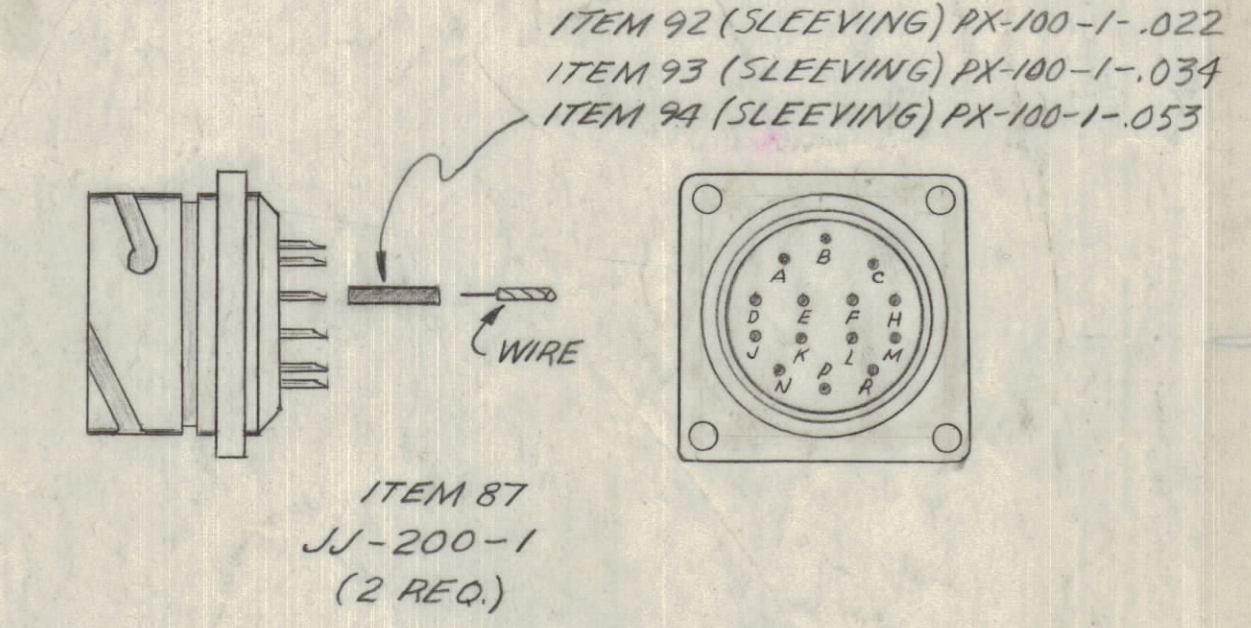

NOTES 1. IDENTIFY CABLE BY NON-METALLIC LABEL EMBOSSED WITH PART NO. CA-648B
2. USE DOUBLE KNOTTING FOR LACING, ITEM 95

2	97	TE141-2	TERMINAL LUG #8	
	96	B5-100	SOLDER, SOFT	
	95	CD-101-MW	CORD, LACING	BLK
	94	PX-100-1-053	SLEEVING	BLK
	93	PX-100-1-034	SLEEVING	BLK
	92	PX-100-1-022	SLEEVING	BLK
	91	MWC 22(7)U95	WIRE, ELECTRICAL	WH/GRN
	90	MWC 22(7)U95	CABLE, INSULATED	WH/GRN
	89	MWC 22(7)U 5	CABLE, INSULATED	GREEN
	88	MWC16 (9)U98	WIRE, ELECTRICAL	WH/GRY
	87	JJ-200-1	RECEPTACLE, FEMALE	J7003 J7004
	86	JJ-200-3	RECEPTACLE, FEMALE	J7002
	85	TE-156-32951	TERMINAL, SOLDERLESS	
	84	TE-155-34170	TERMINAL, SOLDERLESS	
	83	EY-102-15	GROMMET, ELASTIC	
	82	MWC 22(7)U PINK	WIRE, ELECTRICAL	PINK
	81	MWC 22(7)U 7	CABLE, INSULATED	VIOLET
	80	MWC 22(7)U TAN	CABLE, INSULATED	TAN
	79	MWC 22(7)U 4	CABLE, INSULATED	WHITE
	78	MWC 22(7)U 9	CABLE, INSULATED	YELLOW
	77	MWC 22(7)U90	WIRE, ELECTRICAL	WH/BLK

REQ.	ITEM	PART NO.	DESCRIPTION	SYMBOL
76	MWC 22(7)U8		WIRE, ELECTRICAL	GREY
75	MWC 22(7)U98		WH/GRY	
74	MWC 16(9)U98		WH/GRY	
73	MWC 16(9)U90		WH/BLK	
72	MWC 16(9)U91		WH/BRN	
71	MWC 16(9)U 1		BROWN	
70	MWC 16(9)U91		WH/BRN	
69	MWC 16(9)U 1		BROWN	
68	MWC 16(9)U91		WH/BRN	
67	MWC 16(9)U 1		BROWN	
66	MWC 20(7)U91		WH/BRN	
65	MWC 20(7)U91		WH/BRN	
64	MWC 20(7)U91		WH/BRN	
63	MWC 20(7)U 1		BROWN	
62	MWC 20(7)U 1		BROWN	
61	MWC 20(7)U 1		BROWN	
60	MWC 22(7)U93		WH/ORNG	
59	MWC 22(7)U 3		DRANGE	
58	MWC 22(7)U94		WH/YEL	
57	MWC 18(6)U 5		GREEN	
56	MWC 18(6)U 5		GREEN	
55	MWC 18(6)U95		WH/GRN	
54	MWC 18(6)U95		WH/GRN	
53	MWC 16(9)U 9		WHITE	
52	MWC 22(7)U 0		BLACK	
51	MWC 16(9)U98		WH/GRY	
50	MWC 22(7)U98		WH/GRY	
49	MWC 22(7)U98		WH/GRY	
48	MWC 22(7)U PINK		PINK	
47	MWC 22(7)U 8		GREY	
46	MWC 22(7)U 8		GREY	
45	MWC 22(7)U PINK		PINK	
44	MWC 22(7)U 8		GREY	
43	MWC 22(7)U98		WH/GRY	
42	MWC 22(7)U98		WH/GRY	
41	MWC 22(7)U 8		GREY	
40	MWC 16(9)U 8		GREY	
39	MWC 22(7)U 5		GREEN	
38	MWC 22(7)U 5		GREEN	
37	MWC 22(7)U 0		BLACK	
36	MWC 22(7)U 0		BLACK	
35	MWC 22(7)U 0		BLACK	
34	MWC 22(7)U 7		VIOLET	
33	MWC 22(7)U 7		VIOLET	
32	MWC 22(7)U 7		VIOLET	
31	MWC 22(7)U92		WH/RED	
30	MWC 22(7)U92		WH/RED	
29	MWC 22(7)U92		WH/RED	
28	MWC 22(7)U 5		GREEN	
27	MWC 22(7)U93		WH/ORNG	
26	MWC 22(7)U96		WH/BLUE	
25	MWC 22(7)U 2		RED	
24	MWC 22(7)U97		WH/VIOLET	
23	MWC 22(7)U 0		BLACK	
22	MWC 22(7)U 3		DRANGE	
21	MWC 22(7)U95		WH/GREEN	
20	MWC 22(7)U 5		GREEN	
19	MWC 22(7)U 0		BLACK	
18	WI140B22N2		RED	
17	WI140B22N92		WH/RED	
16	MWC 22(7)U92		WH/RED	
15	MWC 22(7)U92		WH/RED	
14	MWC 22(7)U 6		BLUE	
13	MWC 16(9)U91		WH/BRN	
12	MWC 22(7)U91		WH/BRN	
11	MWC 16(9)U 1		BROWN	
10	MWC 22(7)U 1		BROWN	
9	MWC 22(7)U 1		BROWN	
8	MWC 22(7)U 4		WH/YEL	
7	MWC 22(7)U 4		YELLOW	
6	MWC 22(7)U95		WH/GRN	
5	MWC 22(7)U 5		GREEN	
4	MWC 22(7)U 7		VIOLET	
3	MWC 22(7)U 7		VIOLET	
2	MWC 22(7)U97		WH/VIO	
1	MWC 22(7)U 7		VIOLET	

UNLESS OTHERWISE SPECIFIED:
DIMENSIONS ARE IN INCHES
TOLERANCES ON
FRACTIONS ± 1/64
DECIMALS ± .005
ANGLES ± 1/2°
SCALE
MAXIMUM ALLOWABLE TOLERANCES HAVE BEEN DETERMINED AND ANY DEVIATIONS WILL BE CAUSE FOR REJECTION. REMOVE ALL BURRS & SHARP EDGES

1	SB5-1	POWER SUPPLY	A-2209-2	11-6-61
REQ. PER UNIT	MODEL	SECTION	ASSY. NO.	DATE
USED ON